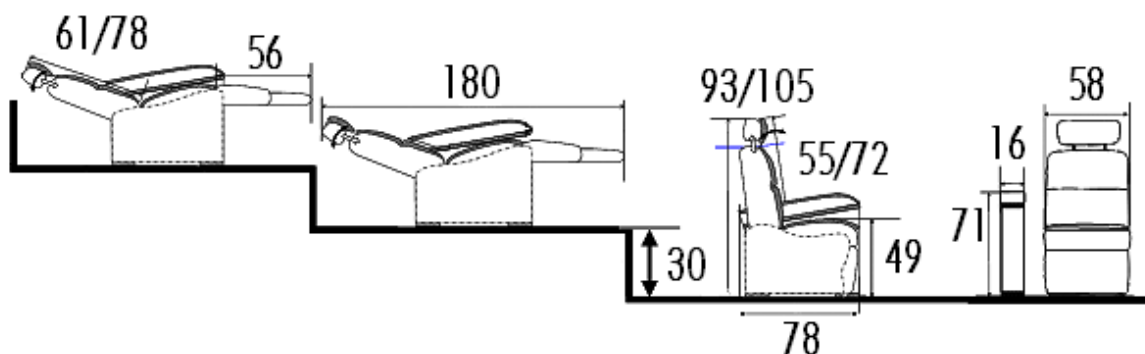

Reference	Description
FAUT004T2	HC Seat Fabric Deluxe
FAUT004C2	HC Leather Deluxe