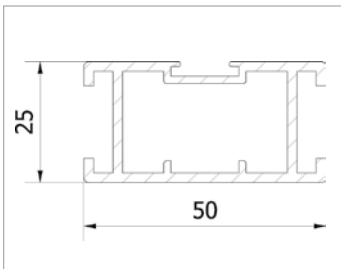

Multi- Frame [fast]

The modular frame system ideal for rental.

The segments in which the frame is divided are of seven different sizes, from 25 to 112 cm, all easy to insert. By differently combining these segments, it is possible to obtain up to 26 different formats in 4:3, 16:10, 16:9, and 1:1. With 6 segments the smallest screen is formed, with 14 the largest.

The modularity of the system means saving! Along with a screen bought come a frame, a projecting surface and two T-stands. Buying another fabric and only two more segments it is possible to obtain an additional screen as well as other formats are created only buying the fabric and the missing segments. **With the combination of 24 segments it is possible to obtain all the 26 frame sizes in the various ratios, each of which will host its dedicated projection surface. The trolley bag, purchasable on request, is the ideal solution to carry the whole combination of segments, one or more fabrics and two adjustable T-stands.** The fabrics, strong and stretchable, have a black trimming all along their perimeter with steel eyelets and reinforced corners.

Technical details

Screen characteristics

- modular screen: several sizes in only one bag
- quick assembling
- bright, strong and stretchable fabrics
- seamless front-projection fabrics

Available fabrics

- Diamond
- Ambra retro-projection

Available sizes chart

Mod	4:3		16:9		1:1		encumbrance 4:3		encumbrance 16:9		encumbrance 1:1	
	B x H (cm)	D	B x H (cm)	D	B x H (cm)	D	B x H (cm)	kg	B x H (cm)	kg	B x H (cm)	kg
169	169 x 126	083"	169 x 100	077"	169 x 169	094"	179 x 136	9	179 x 110	9	179 x 179	11
200	200 x 150	098"	200 x 112	090"	200 x 200	111"	210 x 160	11	210 x 122	10	210 x 210	12
225	225 x 169	110"	225 x 126	101"	225 x 225	125"	235 x 179	12	235 x 136	11	235 x 235	14
250	250 x 200	126"	250 x 140	113"	250 x 250	139"	260 x 210	13	260 x 150	12	260 x 260	15
300	300 x 225	148"	300 x 169	136"	300 x 300	167"	310 x 235	16	310 x 179	14	310 x 310	19
350	350 x 269	174"	350 x 200	159"			360 x 279	19	360 x 210	17		
400	400 x 300	197"	400 x 225	180"			410 x 310	22	410 x 235	19