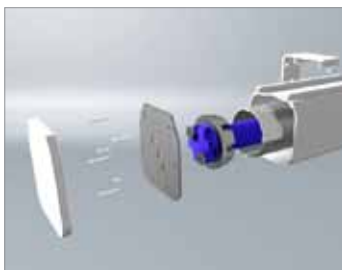

## The medium-sized motorized screen.

With a neutral looking matt white box, it perfectly fits medium and large-sized halls and rooms. It can be assembled with a wide choice of PVC fabrics, for both front and retro-projection.

The fabrics can be completely white or with black borders, in all formats and sizes up to 450 cm base, also customized.

It is very quiet thanks to the silencing systems and the new generation motors. It comes with side closing end plates and an electric diverter for the connection.

With the quick&safe system, it can be hung on a rear wall, from the ceiling or from a front beam very easily.

## Screen characteristics

- 100% aluminium mechanics
- quiet functioning
- electric diverter included
- wide range of fabrics and sizes
- quick&safe mounting system
- coordinated side end plates
- customized sizes