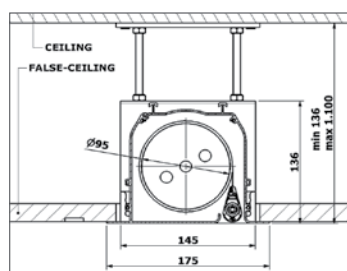

Inceiling

When you want me.

A discreet but effective presence, designed and produced for those who need a totally reliable screen only visible when in use.

It mounts high flatness fabrics and is extremely easy to install thanks to the exclusive easy-cut system which remarkably simplify installation. A stencil shape gives the right measurements to properly cut the false ceiling. Attaching the stencil to the ceiling in the chosen position the panels will be easily cut, thus avoiding the common mistakes cutting measurements.

Among the accessories there are the spacing bars which allow positioning the screen at more than a metre from the ceiling.

Technical details

Screen characteristics

- totally hidden screen
- easy-cut mounting system
- reliable and silent motor
- remote control on request
- fixing brackets adjustable up to 110 cm height
- excellent flatness of fabrics
- white counterweight

Available fabrics

- White Ice
- Home Vision
- Nova-Vision
- Microperforated
- Grey High Contrast

Available sizes chart

Mod	4:3		20 cm drop		50 cm drop		50 cm drop		Encumbrance	kg	Stencil shape (cm)
	B x H (cm)	D	B x H (cm)	D	B x H (cm)	D	B x H (cm)	D			
160	160 x 120	079"	150 x 112	074"	150 x 94	070"	150 x 84	068"	176 x 18	16	171,5 x 15
180	180 x 135	089"	170 x 127	084"	170 x 106	079"	170 x 95	077"	196 x 18	18	191,5 x 15
200	200 x 150	098"	190 x 142	093"	190 x 119	088"	190 x 106	086"	216 x 18	20	211,5 x 15
225	225 x 168	111"	215 x 161	106"	215 x 134	100"	215 x 120	097"	241 x 18	22	236,5 x 15
250	250 x 190	124"	240 x 180	118"	240 x 150	111"	240 x 135	108"	266 x 18	25	261,5 x 15
300	300 x 225	148"	290 x 217	143"	290 x 181	135"	290 x 163	131"	316 x 18	28	311,5 x 15
335	335 x 251	165"	325 x 244	160"	325 x 203	151"	325 x 183	147"	351 x 18	29	346,5 x 15
350	350 x 263	172"	340 x 255	167"	340 x 213	158"	340 x 191	154"	366 x 18	31	361,5 x 15
400	400 x 300	197"	390 x 292	192"	390 x 244	181"	390 x 219	176"	416 x 18	35	411,5 x 15