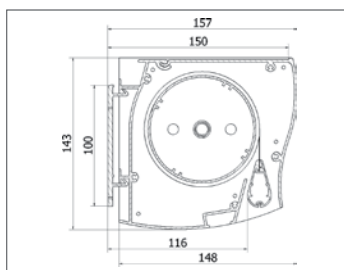

Technical details

Screen characteristics

- 90° rear angle for better ceiling installation
- hidden fixing brackets
- supporting surface for L-C-R loudspeakers
- pre-arranged groove for audio cables
- RGB LED back lighting compatible with all house automation control systems (on request)
- front surface drop in order to improve flatness
- motor on the right side

Available fabrics

- White Ice
- Home Vision
- Microperforated
- Grey High Contrast
- Nova-Vision
- Coral retro-projection

Available sizes chart

Mod	B x H (cm)	D	B x H (cm)	D	B x H (cm)	D	B x H (cm)	D	L (cm)	kg
170	180 x 135	89"	170 x 127	084"	170 x 106	079"	170 x 96	077"	190	18
183	193 x 145	95"	183 x 137	090"	183 x 114	085"	183 x 103	083"	203	19
203	213 x 160	105"	203 x 152	100"	203 x 127	094"	203 x 114	092"	223	22
213	223 x 167	110"	213 x 160	105"	213 x 133	099"	213 x 120	096"	233	23
223	233 x 175	115"	223 x 167	109"	223 x 139	104"	223 x 125	101"	243	24
244	254 x 191	125"	244 x 183	120"	244 x 153	113"	244 x 137	110"	264	25
274	284 x 213	140"	274 x 206	135"	274 x 171	127"	274 x 154	124"	294	28
305	315 x 236	155"	305 x 229	150"	305 x 191	142"	305 x 172	138"	325	31
335	345 x 259	170"	335 x 251	165"	335 x 209	156"	335 x 189	151"	355	34
366	376 x 282	185"	366 x 274	180"	366 x 229	170"	366 x 206	165"	386	38
406	416 x 312	205"	406 x 305	200"	406 x 254	188"	406 x 228	183"	426	42
450	* Up to 450 cm on request