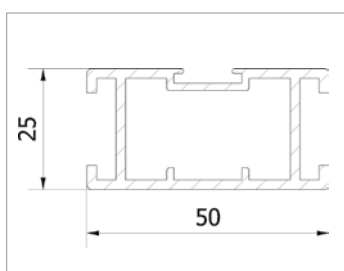

Multi- Frame [fast]

The modular frame system ideal for rental.

The segments in which the frame is divided are of seven different sizes, from 25 to 112 cm, all easy to insert. By differently combining these segments, it is possible to obtain up to 26 different formats in 4:3, 16:10, 16:9, and 1:1. With 6 segments the smallest screen is formed, with 14 the largest.

The modularity of the system means saving! Along with a screen bought come a frame, a projecting surface and two T-stands. Buying another fabric and only two more segments it is possible to obtain an additional screen as well as other formats are created only buying the fabric and the missing segments. **With the combination of 24 segments it is possible to obtain all the 26 frame sizes in the various ratios, each of which will host its dedicated projection surface. The trolley bag, purchasable on request, is the ideal solution to carry the whole combination of segments, one or more fabrics and two adjustable T-stands.** The fabrics, strong and stretchable, have a black trimming all along their perimeter with steel eyelets and reinforced corners.

Technical details

Screen characteristics

- modular screen: several sizes in only one bag
- quick assembling
- bright, strong and stretchable fabrics
- seamless front-projection fabrics

Available fabrics

- Diamond
- Ambra retro-projection

Available sizes chart

	4:3		16:9		1:1		encumbrance	kg	encumbrance	kg	encumbrance	kg
	B x H (cm)	D	B x H (cm)	D	B x H (cm)	D	B x H (cm)	kg	B x H (cm)	kg	B x H (cm)	kg
169	169 x 126	083"	169 x 100	077"	169 x 169	094"	179 x 136	9	179 x 110	9	179 x 179	11
200	200 x 150	098"	200 x 112	090"	200 x 200	111"	210 x 160	11	210 x 122	10	210 x 210	12
225	225 x 169	110"	225 x 126	101"	225 x 225	125"	235 x 179	12	235 x 136	11	235 x 235	14
250	250 x 200	126"	250 x 140	113"	250 x 250	139"	260 x 210	13	260 x 150	12	260 x 260	15
300	300 x 225	148"	300 x 169	136"	300 x 300	167"	310 x 235	16	310 x 179	14	310 x 310	19
350	350 x 269	174"	350 x 200	159"			360 x 279	19	360 x 210	17		
400	400 x 300	197"	400 x 225	180"			410 x 310	22	410 x 235	19